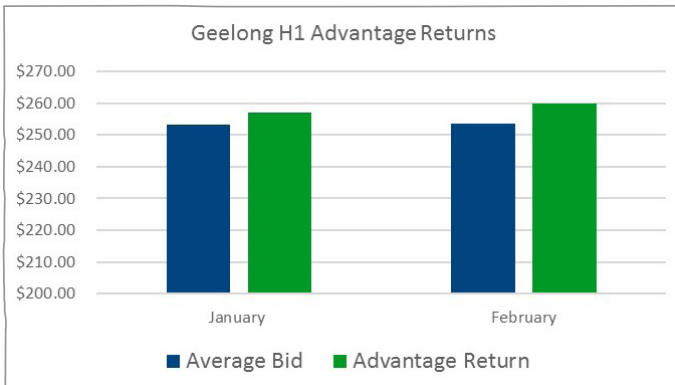

- Please note these graphs show the average daily price verse Agfarm's Advantage return on a gross track basis
- Storage charges are basis local bulk handler and are subject to change depending on the location of grain
- Results may vary depending on location, quality of grain, payment method, fees and charges.

Agfarm Pty Ltd

ABN: 29 001 575 798

GPO Box 5072, Sydney NSW 2001

T: 1300 243 276

E: info@agfarm.com.au

AGFARM ADVANTAGE RETURNS

advantage

Agfarm Advantage Returns Geelong H1		
Geelong H1	January	February
Harvest Price	\$253.50	\$253.50
Average Bid	\$253.14	\$253.48
Advantage Return	\$257.00	\$260.00
Admin Fee	\$5.78	\$5.85
Carry Cost	\$1.59	\$3.18

Agfarm Advantage Returns Geelong FED1		
Geelong FED1	January	February
Harvest Price	\$133.67	\$133.67
Average Bid	\$132.75	\$130.92
Advantage Return	\$145.00	\$145.00
Admin Fee	\$5.00	\$5.00
Carry Cost	\$1.59	\$3.18