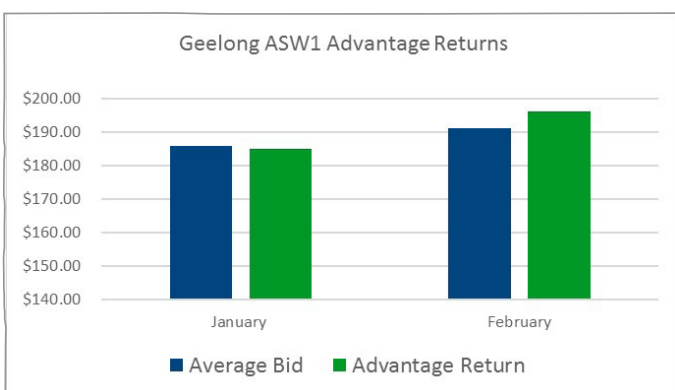

AGFARM ADVANTAGE RETURNS

advantage

Agfarm Advantage Returns Geelong AGP1		
Geelong AGP1	January	February
Harvest Price	\$184.50	\$184.50
Average Bid	\$178.33	\$179.58
Advantage Return	\$179.10	\$182.00
Admin Fee	\$5.00	\$5.00
Carry Cost	\$1.59	\$3.18

Agfarm Advantage Returns Geelong APW1		
Geelong APW1	January	February
Harvest Price	\$214.50	\$214.50
Average Bid	\$212.35	\$211.09
Advantage Return	\$213.00	\$212.00
Admin Fee	\$5.00	\$5.00
Carry Cost	\$1.59	\$3.18

Agfarm Advantage Returns Geelong ASW1		
Geelong ASW1	January	February
Harvest Price	\$190.00	\$190.00
Average Bid	\$185.69	\$191.18
Advantage Return	\$185.00	\$196.00
Admin Fee	\$5.00	\$5.00
Carry Cost	\$1.59	\$3.18