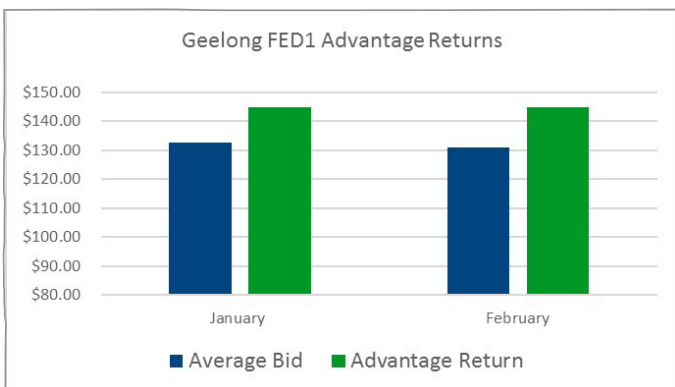

Agfarm Advantage Returns Geelong ASW1		
Geelong ASW1	January	February
Harvest Price	\$190.00	\$190.00
Average Bid	\$185.69	\$191.18
Advantage Return	\$185.00	\$196.00
Admin Fee	\$5.00	\$5.00
Carry Cost	\$1.59	\$3.18

- Please note these graphs show the average daily price verse Agfarm's Advantage return on a gross track basis
- Storage charges are basis local bulk handler and are subject to change depending on the location of grain
- Results may vary depending on location, quality of grain, payment method, fees and charges.

Agfarm Pty Ltd

ABN: 29 001 575 798

GPO Box 5072, Sydney NSW 2001

T: 1300 243 276

E: info@agfarm.com.au

AGFARM ADVANTAGE RETURNS

advantage

Agfarm Advantage Returns Geelong H1		
Geelong H1	January	February
Harvest Price	\$253.50	\$253.50
Average Bid	\$253.14	\$253.48
Advantage Return	\$257.00	\$260.00
Admin Fee	\$5.78	\$5.85
Carry Cost	\$1.59	\$3.18

Agfarm Advantage Returns Geelong FED1		
Geelong FED1	January	February
Harvest Price	\$133.67	\$133.67
Average Bid	\$132.75	\$130.92
Advantage Return	\$145.00	\$145.00
Admin Fee	\$5.00	\$5.00
Carry Cost	\$1.59	\$3.18