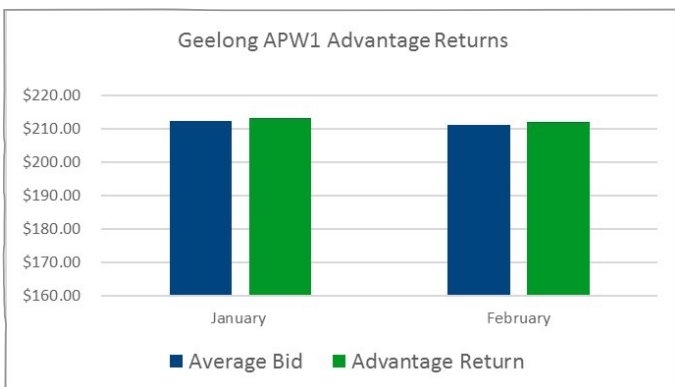

AGFARM ADVANTAGE RETURNS

advantage

Agfarm Advantage Returns Geelong AGP1		
Geelong AGP1	January	February
Harvest Price	\$184.50	\$184.50
Average Bid	\$178.33	\$179.58
Advantage Return	\$179.10	\$182.00
Admin Fee	\$5.00	\$5.00
Carry Cost	\$1.59	\$3.18

Agfarm Advantage Returns Geelong APW1		
Geelong APW1	January	February
Harvest Price	\$214.50	\$214.50
Average Bid	\$212.35	\$211.09
Advantage Return	\$213.00	\$212.00
Admin Fee	\$5.00	\$5.00
Carry Cost	\$1.59	\$3.18

Agfarm Advantage Returns Geelong ASW1		
Geelong ASW1	January	February
Harvest Price	\$190.00	\$190.00
Average Bid	\$185.69	\$191.18
Advantage Return	\$185.00	\$196.00
Admin Fee	\$5.00	\$5.00
Carry Cost	\$1.59	\$3.18