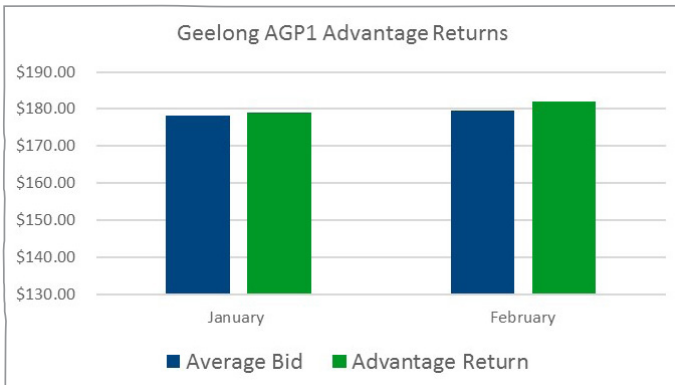

AGFARM ADVANTAGE RETURNS

advantage

Agfarm Advantage Returns Geelong AGP1		
Geelong AGP1	January	February
Harvest Price	\$184.50	\$184.50
Average Bid	\$178.33	\$179.58
Advantage Return	\$179.10	\$182.00
Admin Fee	\$5.00	\$5.00
Carry Cost	\$1.59	\$3.18

Agfarm Advantage Returns Geelong APW1		
Geelong APW1	January	February
Harvest Price	\$214.50	\$214.50
Average Bid	\$212.35	\$211.09
Advantage Return	\$213.00	\$212.00
Admin Fee	\$5.00	\$5.00
Carry Cost	\$1.59	\$3.18

Agfarm Advantage Returns Geelong ASW1		
Geelong ASW1	January	February
Harvest Price	\$190.00	\$190.00
Average Bid	\$185.69	\$191.18
Advantage Return	\$185.00	\$196.00
Admin Fee	\$5.00	\$5.00
Carry Cost	\$1.59	\$3.18