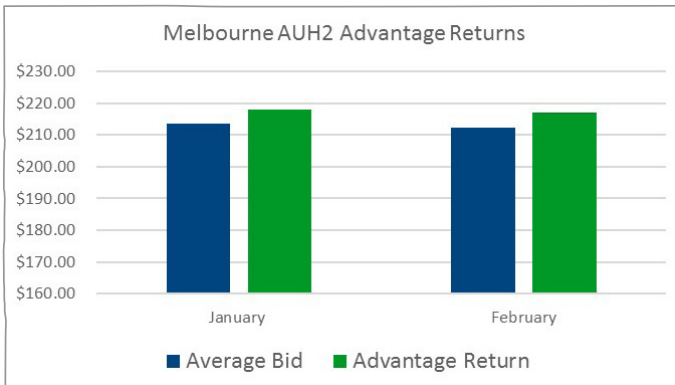

Agfarm Advantage Returns Melbourne ASW1		
Melbourne ASW1	January	February
Harvest Price	\$190.60	\$190.60
Average Bid	\$184.06	\$191.05
Advantage Return	\$185.00	\$196.00
Admin Fee	\$5.00	\$5.00
Carry Cost	\$1.59	\$3.18

- Please note these graphs show the average daily price verse Agfarm's Advantage return on a gross track basis
- Storage charges are basis local bulk handler and are subject to change depending on the location of grain
- Results may vary depending on location, quality of grain, payment method, fees and charges.

# AGFARM ADVANTAGE RETURNS

advantage

Agfarm Advantage Returns Melbourne AUH2		
Melbourne AUH2	January	February
Harvest Price	\$215.75	\$215.75
Average Bid	\$213.53	\$212.31
Advantage Return	\$218.00	\$217.00
Admin Fee	\$5.00	\$5.00
Carry Cost	\$1.59	\$3.18

Agfarm Advantage Returns Melbourne H2		
Melbourne H2	January	February
Harvest Price	\$233.40	\$233.40
Average Bid	\$236.28	\$231.76
Advantage Return	\$240.00	\$233.00
Admin Fee	\$5.40	\$5.24
Carry Cost	\$1.59	\$3.18