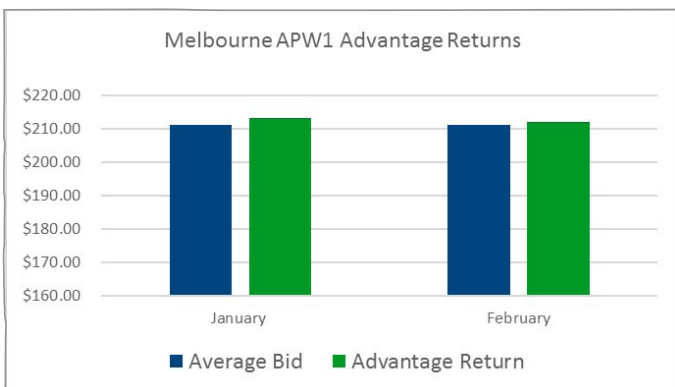

# AGFARM ADVANTAGE RETURNS

advantage

Agfarm Advantage Returns Melbourne AGP1		
Melbourne AGP1	January	February
Harvest Price	\$184.75	\$184.75
Average Bid	\$178.28	\$179.87
Advantage Return	\$179.00	\$182.00
Admin Fee	\$5.00	\$5.00
Carry Cost	\$1.59	\$3.18

Agfarm Advantage Returns Melbourne APW1		
Melbourne APW1	January	February
Harvest Price	\$214.40	\$214.40
Average Bid	\$211.12	\$211.06
Advantage Return	\$213.00	\$212.00
Admin Fee	\$5.00	\$5.00
Carry Cost	\$1.59	\$3.18

Agfarm Advantage Returns Melbourne ASW1		
Melbourne ASW1	January	February
Harvest Price	\$190.60	\$190.60
Average Bid	\$184.06	\$191.05
Advantage Return	\$185.00	\$196.00
Admin Fee	\$5.00	\$5.00
Carry Cost	\$1.59	\$3.18