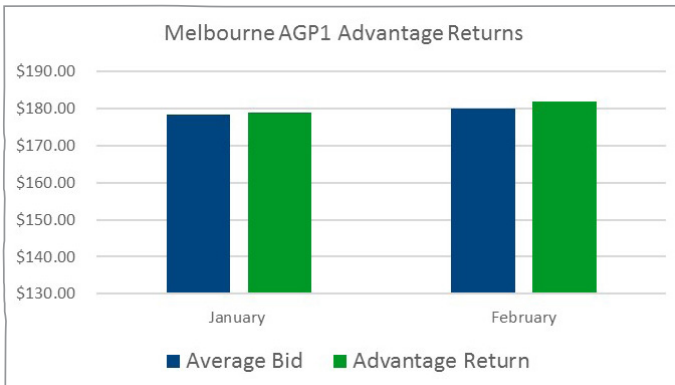

# AGFARM ADVANTAGE RETURNS

advantage

Agfarm Advantage Returns Melbourne AGP1		
Melbourne AGP1	January	February
Harvest Price	\$184.75	\$184.75
Average Bid	\$178.28	\$179.87
Advantage Return	\$179.00	\$182.00
Admin Fee	\$5.00	\$5.00
Carry Cost	\$1.59	\$3.18

Agfarm Advantage Returns Melbourne APW1		
Melbourne APW1	January	February
Harvest Price	\$214.40	\$214.40
Average Bid	\$211.12	\$211.06
Advantage Return	\$213.00	\$212.00
Admin Fee	\$5.00	\$5.00
Carry Cost	\$1.59	\$3.18

Agfarm Advantage Returns Melbourne ASW1		
Melbourne ASW1	January	February
Harvest Price	\$190.60	\$190.60
Average Bid	\$184.06	\$191.05
Advantage Return	\$185.00	\$196.00
Admin Fee	\$5.00	\$5.00
Carry Cost	\$1.59	\$3.18