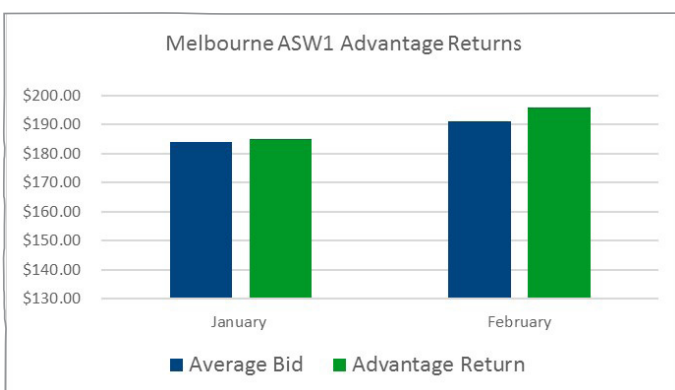

# AGFARM ADVANTAGE RETURNS

advantage

Agfarm Advantage Returns Melbourne AGP1		
Melbourne AGP1	January	February
Harvest Price	\$184.75	\$184.75
Average Bid	\$178.28	\$179.87
Advantage Return	\$179.00	\$182.00
Admin Fee	\$5.00	\$5.00
Carry Cost	\$1.59	\$3.18

Agfarm Advantage Returns Melbourne APW1		
Melbourne APW1	January	February
Harvest Price	\$214.40	\$214.40
Average Bid	\$211.12	\$211.06
Advantage Return	\$213.00	\$212.00
Admin Fee	\$5.00	\$5.00
Carry Cost	\$1.59	\$3.18

Agfarm Advantage Returns Melbourne ASW1		
Melbourne ASW1	January	February
Harvest Price	\$190.60	\$190.60
Average Bid	\$184.06	\$191.05
Advantage Return	\$185.00	\$196.00
Admin Fee	\$5.00	\$5.00
Carry Cost	\$1.59	\$3.18