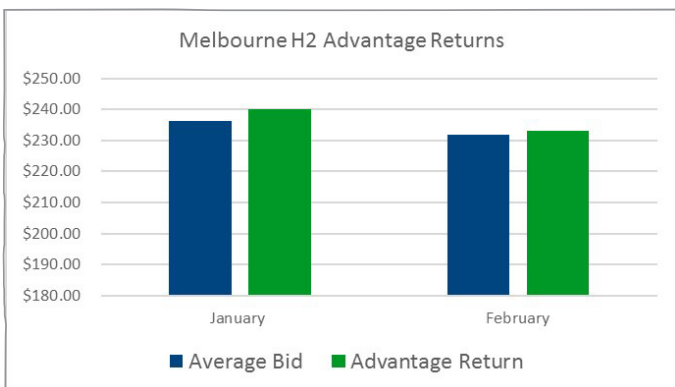

- Please note these graphs show the average daily price verse Agfarm's Advantage return on a gross track basis
- Storage charges are basis local bulk handler and are subject to change depending on the location of grain
- Results may vary depending on location, quality of grain, payment method, fees and charges.

# AGFARM ADVANTAGE RETURNS

advantage

Agfarm Advantage Returns Melbourne AUH2		
Melbourne AUH2	January	February
Harvest Price	\$215.75	\$215.75
Average Bid	\$213.53	\$212.31
Advantage Return	\$218.00	\$217.00
Admin Fee	\$5.00	\$5.00
Carry Cost	\$1.59	\$3.18

Agfarm Advantage Returns Melbourne H2		
Melbourne H2	January	February
Harvest Price	\$233.40	\$233.40
Average Bid	\$236.28	\$231.76
Advantage Return	\$240.00	\$233.00
Admin Fee	\$5.40	\$5.24
Carry Cost	\$1.59	\$3.18